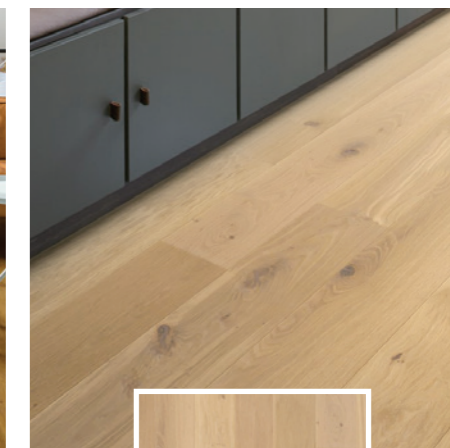

- 1 Disegno Pure light oak extra matt (DIS5115S) *
- 2 Disegno Cinnamon raw oak extra matt (DIS4979S) *

QUICK-STEP SZALAGPARKETTA

1

2

3

190 x 1820 x 13 mm, 2V
SZALAGPARKETTA
FLOORING

- 1 Cascada Brown vintage oak extra matt (CASC5676) *